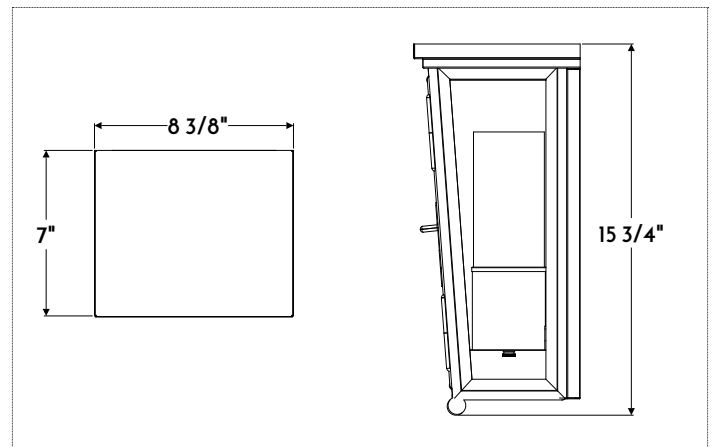

Shown in medium with a bronzed copper finish.

SPECIFICATIONS

- All sizes UL listed for Wet location
- 100-watt max (E26) socket
- 2" x 4" junction box

Small

- 8.375" w x 7" d x 15.75" h
- One Lamp

Medium

- 10.375" w x 8" d x 18.75" h
- One Lamp

Large

- 14.375" w x 10" d x 25.875" h
- One Lamp

Materials

- Copper

Finishes

- NACP, BZCP, OXCP, BRCP
- BLAQ, BZAQ

Shown with small dimensions

FINISHES	COPPER PATINA	COPPER LACQUER	TIN
	NACP Natural	BLAQ Black	AGTN Aged
	BZCP Bronzed	BZAQ Bronze	BLAQ Black Lacquer
	OXCP Oxidized		
	BRCP Brushed		