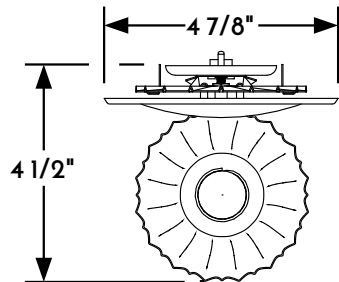

① WALL SCONCE FRONT ELEVATION VIEW

② WALL SCONCE RIGHT ELEVATION VIEW

③ WALL SCONCE REAR ELEVATION VIEW

④ WALL SCONCE PLAN VIEW

*Scofield*  
SCOFIELD LIGHTING

NOTE: Items are hand made one at a time. There may be slight variations in measurement and tolerances when comparing to actual Cad drawing.