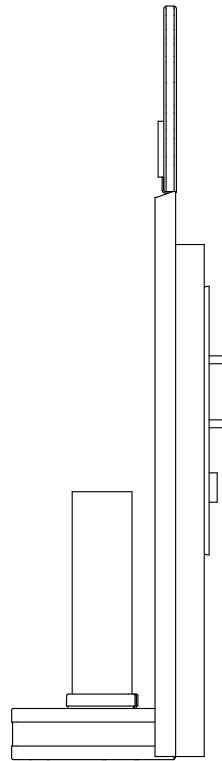

① WALL SCONCE FRONT ELEVATION VIEW

② WALL SCONCE RIGHT ELEVATION VIEW

③ WALL SCONCE REAR ELEVATION VIEW

④ WALL SCONCE PLAN VIEW

*Scofield*  
SCOFIELD LIGHTING

NOTE: Items are hand made one at a time. There may be slight variations in measurement and tolerances when comparing to actual Cad drawing.

Scofield Lighting  
Deerfield Wall Sconce

975W