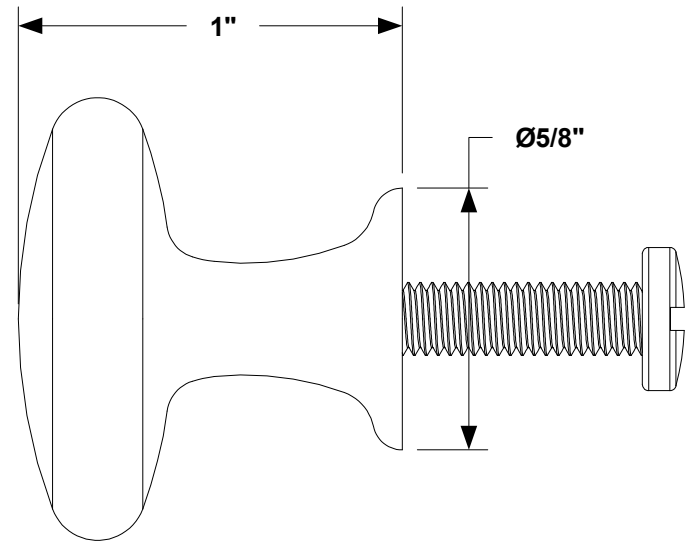

1 FRONT VIEW

2 SIDE VIEW

NOTE: Items are hand made one at a time.
 There may be slight variations in measurement
 and tolerances when comparing to actual Cad
 drawing.

CONFIDENTIALITY STATEMENT. The information contained in this Drawing, including attachments, is confidential information property of Heritage Metalworks LLC., HMW Forge and Scofield lighting. The information is intended for use solely by the individual or entity named in the message and or email sent with. Any unauthorized review, printing, copying, reproduction or distribution of such information to other parties is prohibited. If you are not an intended recipient of this, please notify Heritage Metalworks LLC. by reply e-mail and delete from your system.