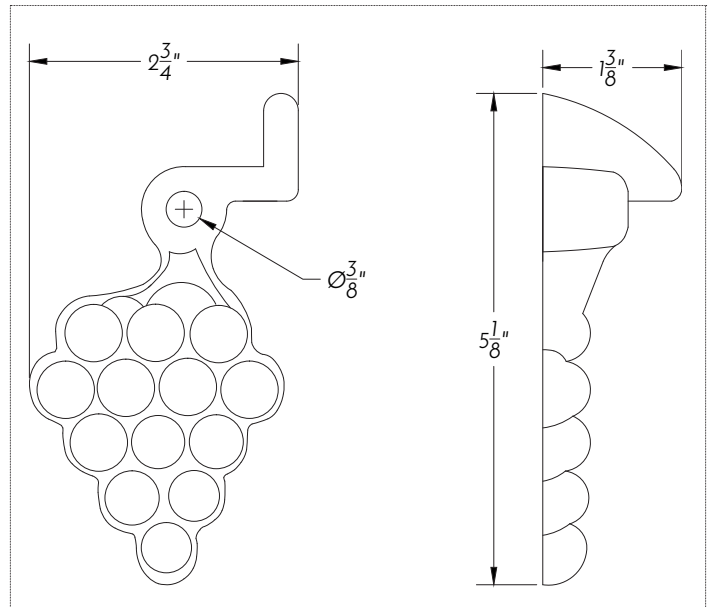

HWBZ501

Bronze Shutter Dog, Hanging Grapes

2-3/4" x 5-1/8"

Pair of cast bronze hanging grape shutter dogs with stainless lag.

Shown with a natural bronze finish.

SPECIFICATIONS

Finishes:

- Natural Bronze
- Lacquer
- BLIR, BLAQ

Standard Components:

- Pair Shutter Dogs
- Lag Screw Mount

Alternate Components:

- Plate Mount
- Arm Bracket

Additional Product Information:

- Drawings, Installation Instructions, and Hardware Spec Order Form available upon request.