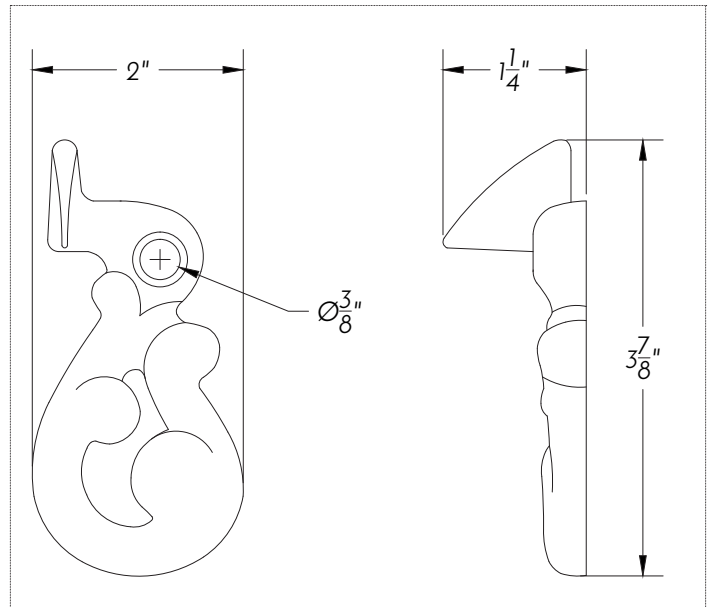

Items are handmade. Slight variations in size may occur.

FINISHES	BRASS	IRON	NICKEL
	DABS Dark Antiqued*	BLIR Satin Black Exterior	PONI Polished
	LABS Light Antiqued*	DWIR Dark Wax*	BRNI Brushed
	PUBS Polished Unlacquered	NAIR Natural	AQNI Antiqued Polished
	PLBS Polished Lacquered	RUIR Rustic	
	BRBS Brushed*	BLAQ Black Lacquer	
	BZBS Bronzed*		

*Clear coat finish available