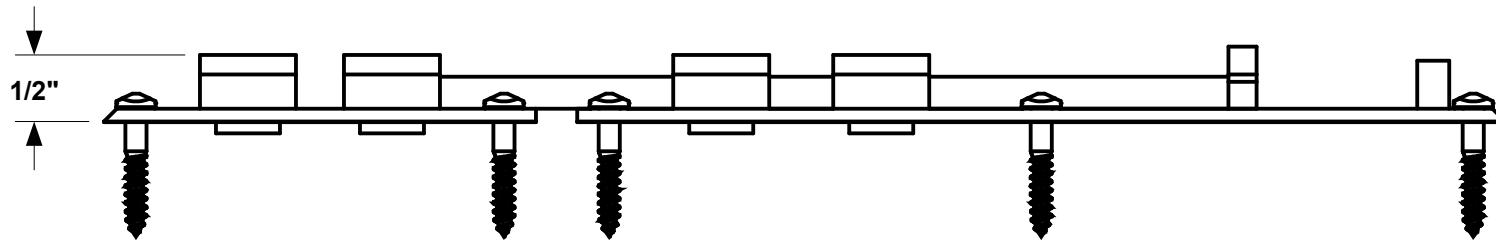

② SIDE VIEW

① FRONT VIEW

NOTE: Items are hand made one at a time.
There may be slight variations in measurement and tolerances when comparing to actual Cad drawing.

CONFIDENTIALITY STATEMENT. The information contained in this Drawing, including attachments, is confidential information property of Heritage Metalworks LLC., HMW Forge and Scofield lighting. The information is intended for use solely by the individual or entity named in the message and or email sent with. Any unauthorized review, printing, copying, reproduction or distribution of such information to other parties is prohibited. If you are not an intended recipient of this, please notify Heritage Metalworks LLC. by reply e-mail and delete from your system.

	Heritage Metalworks LLC	DATE: 10/25/2024
	HWIR223	DATE REV:
	NORFOLK SLIDE BOLT	DRAWN BY: JTH
		FINALIZED BY: