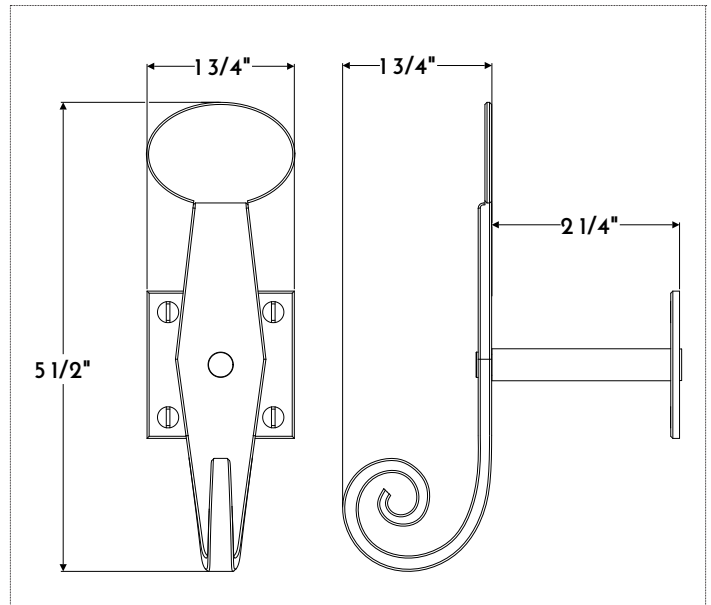

Items are handmade. Slight variations in size may occur.

FINISHES	BRASS	IRON	NICKEL
	DABS Dark Antiqued*	BLIR Satin Black Exterior	PONI Polished
	LABS Light Antiqued*	DWIR Dark Wax*	BRNI Brushed
	PUBS Polished Unlacquered	NAIR Natural	AQNI Antiqued Polished
	PLBS Polished Lacquered	RUIR Rustic	
	BRBS Brushed*	BLAQ Black Lacquer	
	BZBS Bronzed*		

*Clear coat finish available