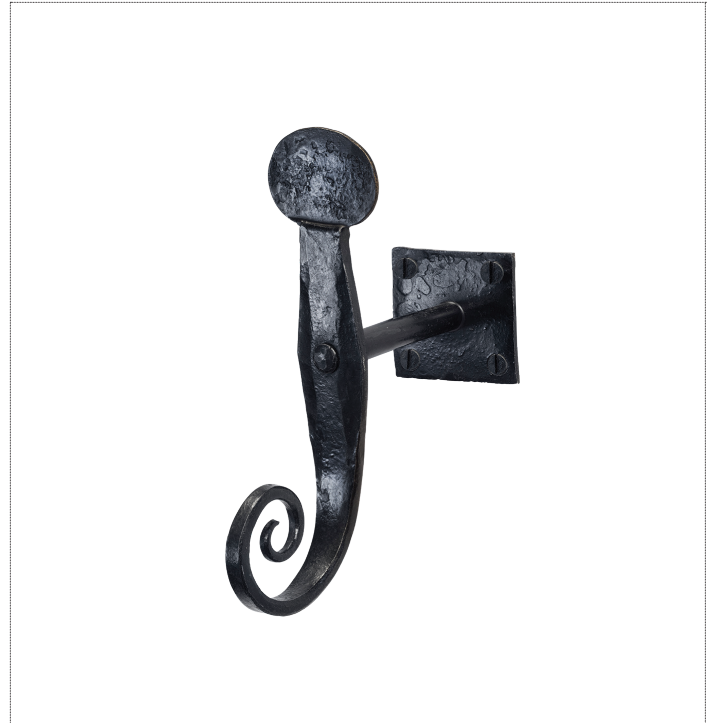

# HWIR501

Iron Shutter Dog, Rattail

1-3/4" x 5-1/2" x 1-3/4"

Pair of forged iron rattail shutter dogs.

Shown with a dark wax finish.