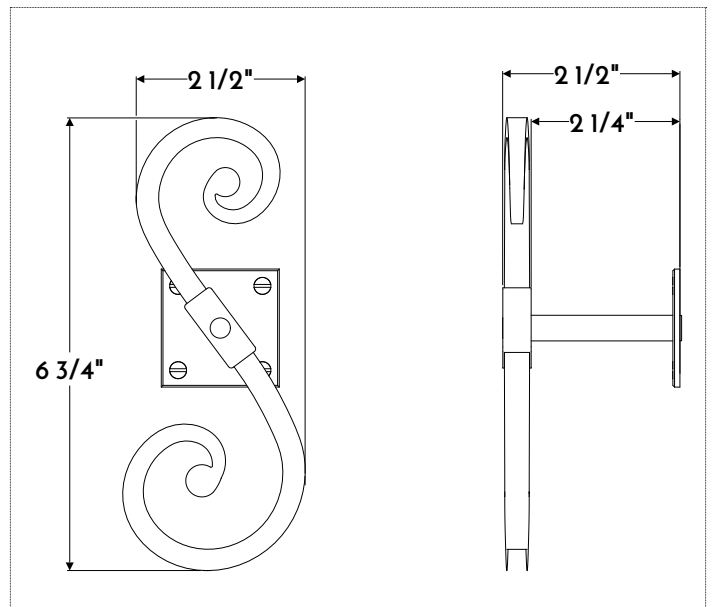

HWIR508

Iron Shutter Dog, Square "S"

2-1/2" x 6-3/4", 2-1/2"

Pair of forged iron square "S" shutter dogs.

Shown with a dark wax finish.

SPECIFICATIONS

Finishes:

- DWIR, BLIR, RUIR, NAIR, BLAQ

Standard Components:

- Pair Bar Iron "S" Shutter Dogs
- Plate Mount
- (8) Screws

Alternate Components:

- Lag Mount
- Arm Bracket

Additional Product Information:

- Drawings, Installation Instructions, and Hardware Spec Order Form available upon request.