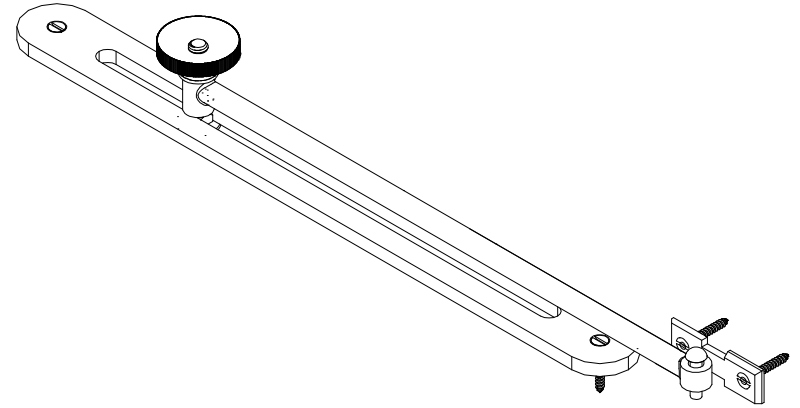

2 TOP VIEW

3 ISOMETRIC VIEW

1 FRONT VIEW

NOTE: Items are hand made one at a time.  
There may be slight variations in measurement  
and tolerances when comparing to actual Cad  
drawing.

CONFIDENTIALITY STATEMENT. The information contained in this Drawing, including attachments, is confidential information property of Heritage Metalworks LLC., HMW Forge and Scofield lighting. The information is intended for use solely by the individual or entity named in the message and or email sent with. Any unauthorized review, printing, copying, reproduction or distribution of such information to other parties is prohibited. If you are not an intended recipient of this, please notify Heritage Metalworks LLC. by reply e-mail and delete from your system.