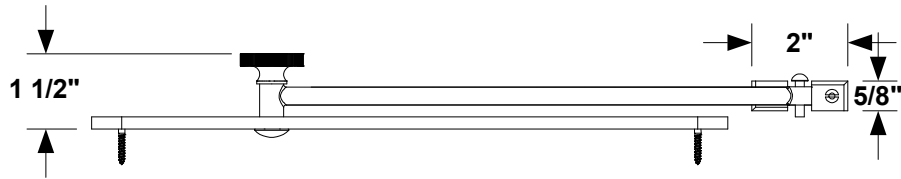

2 TOP VIEW

3 ISOMETRIC VIEW

1 FRONT VIEW

NOTE: Items are hand made one at a time.  
There may be slight variations in measurement  
and tolerances when comparing to actual Cad  
drawing.

CONFIDENTIALITY STATEMENT. The information contained in this Drawing, including attachments, is confidential information property of Heritage Metalworks LLC., HMW Forge and Scofield lighting. The information is intended for use solely by the individual or entity named in the message and or email sent with. Any unauthorized review, printing, copying, reproduction or distribution of such information to other parties is prohibited. If you are not an intended recipient of this, please notify Heritage Metalworks LLC. by reply e-mail and delete from your system.