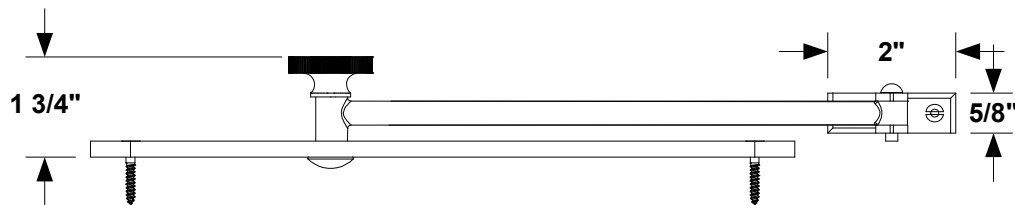

2 SIDE VIEW

3 ISOMETRIC VIEW

1 FRONT VIEW

NOTE: Items are hand made one at a time.
There may be slight variations in measurement and tolerances when comparing to actual Cad drawing.

CONFIDENTIALITY STATEMENT. The information contained in this Drawing, including attachments, is confidential information property of Heritage Metalworks LLC., HMW Forge and Scofield lighting. The information is intended for use solely by the individual or entity named in the message and or email sent with. Any unauthorized review, printing, copying, reproduction or distribution of such information to other parties is prohibited. If you are not an intended recipient of this, please notify Heritage Metalworks LLC. by reply e-mail and delete from your system.