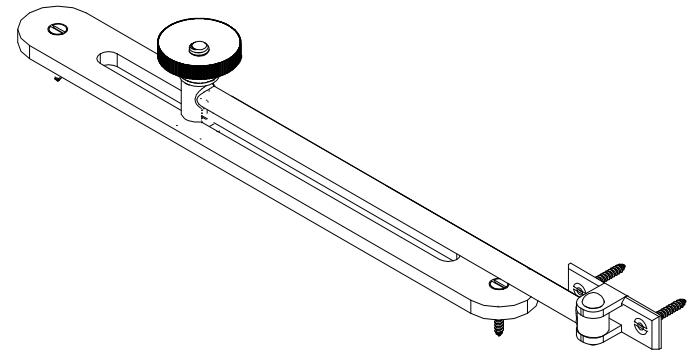

2 SIDE VIEW

3 ISOMETRIC VIEW

1 FRONT VIEW

NOTE: Items are hand made one at a time.
There may be slight variations in measurement and tolerances when comparing to actual Cad drawing.

CONFIDENTIALITY STATEMENT. The information contained in this Drawing, including attachments, is confidential information property of Heritage Metalworks LLC., HMW Forge and Scofield lighting. The information is intended for use solely by the individual or entity named in the message and or email sent with. Any unauthorized review, printing, copying, reproduction or distribution of such information to other parties is prohibited. If you are not an intended recipient of this, please notify Heritage Metalworks LLC. by reply e-mail and delete from your system.