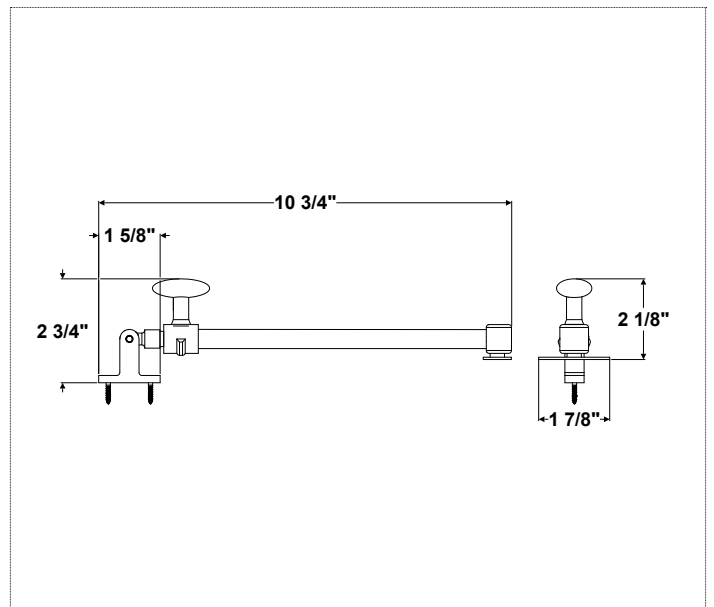

Items are handmade. Slight variations in size may occur.

FINISHES	BRASS	IRON	NICKEL
	DABS Dark Antiqued*	BLIR Satin Black Exterior	PONI Polished
	LABS Light Antiqued*	DWIR Dark Wax*	BRNI Brushed
	PUBS Polished Unlacquered	NAIR Natural	AQNI Antiqued Polished
	PLBS Polished Lacquered	RUIR Rustic	
	BRBS Brushed*	BLAQ Black Lacquer	
	BZBS Bronzed*		

*Clear coat finish available