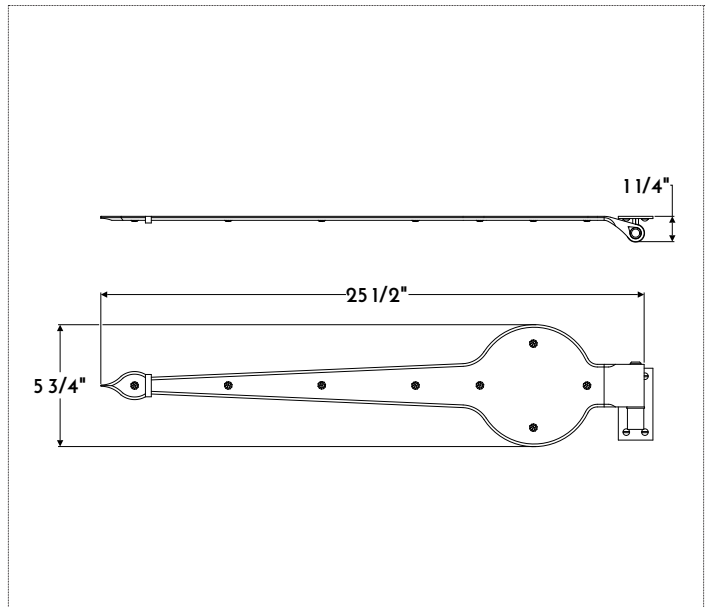

Items are handmade. Slight variations in size may occur.

FINISHES	BRASS	IRON	NICKEL
	DABS Dark Antiqued*	BLIR Satin Black Exterior	PONI Polished
	LABS Light Antiqued*	DWIR Dark Wax*	BRNI Brushed
	PUBS Polished Unlacquered	NAIR Natural	AQNI Antiqued Polished
	PLBS Polished Lacquered	RUIR Rustic	
	BRBS Brushed*	BLAQ Black Lacquer	
	BZBS Bronzed*		

*Clear coat finish available